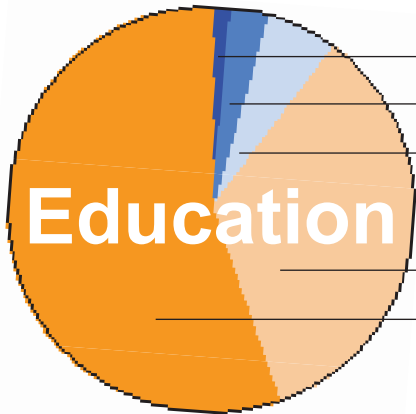

<b>HALF PAGE</b>	
5" W x 12.5" H	
1 issue.....	\$372
2-3 issues.....	\$350
4-6 issues.....	\$300
7-9 issues.....	\$270

<b>HALF PAGE</b>	
10" W x 6.25" H	
1 issue.....	\$372
2-3 issues.....	\$350
4-6 issues.....	\$300
7-9 issues.....	\$270

<b>ONLINE</b>	
sidebar	1 week.....\$10
300 px x 250 px	1 month.....\$30

<b>1/8 PAGE</b>	
5" W x 3" H	
1 issue.....	\$115
2-3 issues.....	\$109
4-6 issues.....	\$102
7-9 issues.....	\$91

<b>1/4 PAGE</b>	
5" W x 6.25" H	
1 issue.....	\$210
2-3 issues.....	\$198
4-6 issues.....	\$186
7-9 issues.....	\$167

<b>FULL PAGE</b>	
10" W x 12.5" H	
1 issue.....	\$675
2-3 issues.....	\$638
4-6 issues.....	\$600
7-9 issues.....	\$540

**OUR PRINT CIRCULATION: 8,000 Copies every two weeks.**

**OUR WEB TRAFFIC: 2,500 Unique visitors every week.**