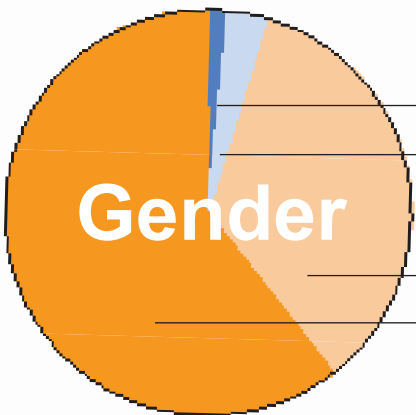

<b>ONLINE</b>	
sidebar	1 week.....\$10
300 px x 250 px	1 month.....\$30

<b>1/8 PAGE</b>	
5" W x 3" H	
1 issue.....	\$115
2-3 issues.....	\$109
4-6 issues.....	\$102
7-9 issues.....	\$91

<b>1/4 PAGE</b>	
5" W x 6.25" H	
1 issue.....	\$210
2-3 issues.....	\$198
4-6 issues.....	\$186
7-9 issues.....	\$167

<b>FULL PAGE</b>	
10" W x 12.5" H	
1 issue.....	\$675
2-3 issues.....	\$638
4-6 issues.....	\$600
7-9 issues.....	\$540

**OUR PRINT CIRCULATION: 8,000 Copies every two weeks.**

**OUR WEB TRAFFIC: 2,500 Unique visitors every week.**

Prefer to self-describe	0.43%
Prefer not to identify	2.34%
Male	35.32%
Female	61.91%

Under \$40,000	9.30%
\$80,000	11.63%
\$40,000	11.86%
\$60,000	12.33%
Over \$100,00	54.88%