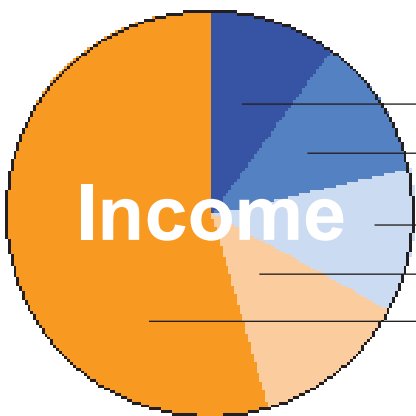

<b>HALF PAGE</b>	
5" W x 12.5" H	
1 issue.....	\$372
2-3 issues.....	\$350
4-6 issues.....	\$300
7-9 issues.....	\$270

<b>HALF PAGE</b>	
10" W x 6.25" H	
1 issue.....	\$372
2-3 issues.....	\$350
4-6 issues.....	\$300
7-9 issues.....	\$270

<b>ONLINE</b>	
sidebar	1 week.....\$10
300 px x 250 px	1 month.....\$30

<b>1/8 PAGE</b>	
5" W x 3" H	
1 issue.....	\$115
2-3 issues.....	\$109
4-6 issues.....	\$102
7-9 issues.....	\$91

<b>1/4 PAGE</b>	
5" W x 6.25" H	
1 issue.....	\$210
2-3 issues.....	\$198
4-6 issues.....	\$186
7-9 issues.....	\$167

<b>FULL PAGE</b>	
10" W x 12.5" H	
1 issue.....	\$675
2-3 issues.....	\$638
4-6 issues.....	\$600
7-9 issues.....	\$540

**OUR PRINT CIRCULATION: 8,000 Copies every two weeks.**

**OUR WEB TRAFFIC: 2,500 Unique visitors every week.**

Prefer to self-describe	0.43%
Prefer not to identify	2.34%
Male	35.32%
Female	61.91%

Under \$40,000	9.30%
\$80,000	11.63%
\$40,000	11.86%
\$60,000	12.33%
Over \$100,00	54.88%